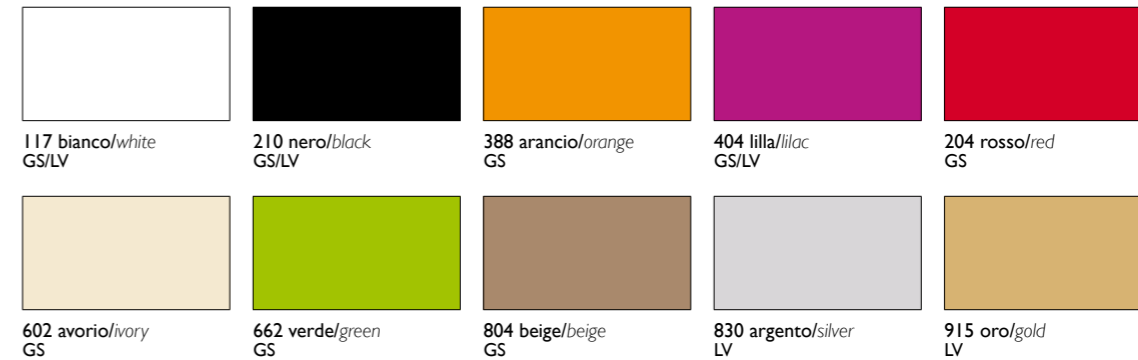

RHONDA

cod. 20010RHON
P 83 x L 51 x H 72 cm

GOFRATO STAMPATO (GS) / VERNICIATO LUCIDO (LV)
EMBOSSED MOULDED (GS) / GLOSSY ENAMELLED FINISH (LV)