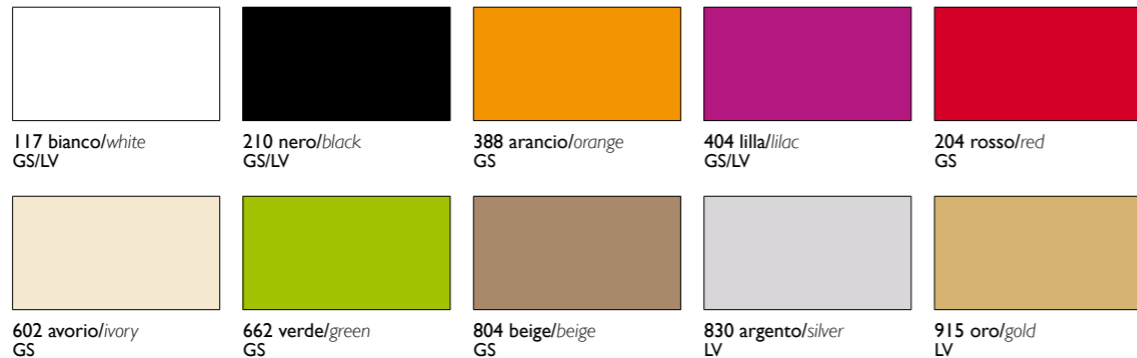

GOFFRATO STAMPATO (GS) / VERNICIATO LUCIDO (LV) EMBOSSED MOULDED (GS) / GLOSSY ENAMELLED FINISH (LV)