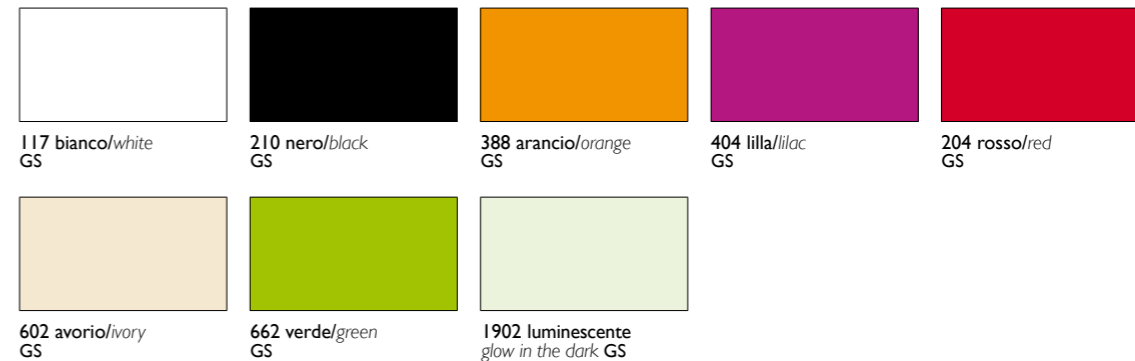

TULYP S

cod. 60010TUL
Ø 10 x H 40 cm

GOFFRATO STAMPATO (GS) / VERNICIATO LUCIDO (LV)
EMBOSSED MOULDED (GS) / GLOSSY ENAMELLED FINISH (LV)