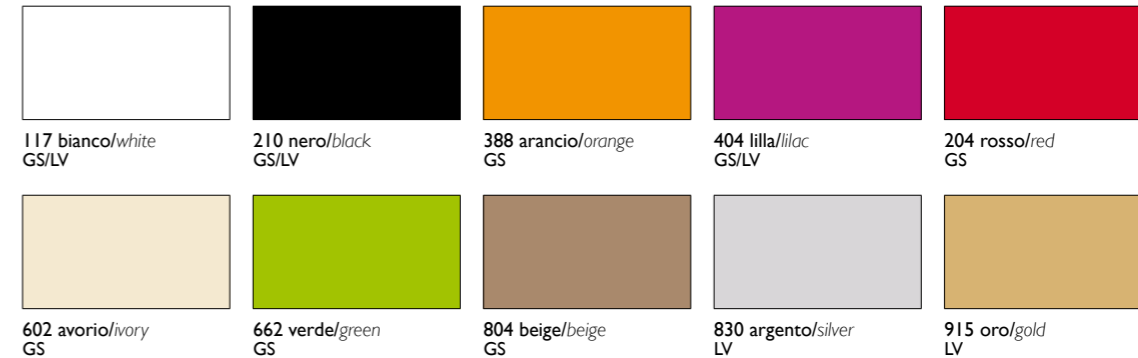

TEDDY

cod. 10010TEDD
Ø 79 x H 72 cm

GOFRATO STAMPATO (GS) / VERNICIATO LUCIDO (LV)
EMBOSSED MOULDED (GS) / GLOSSY ENAMELLED FINISH (LV)