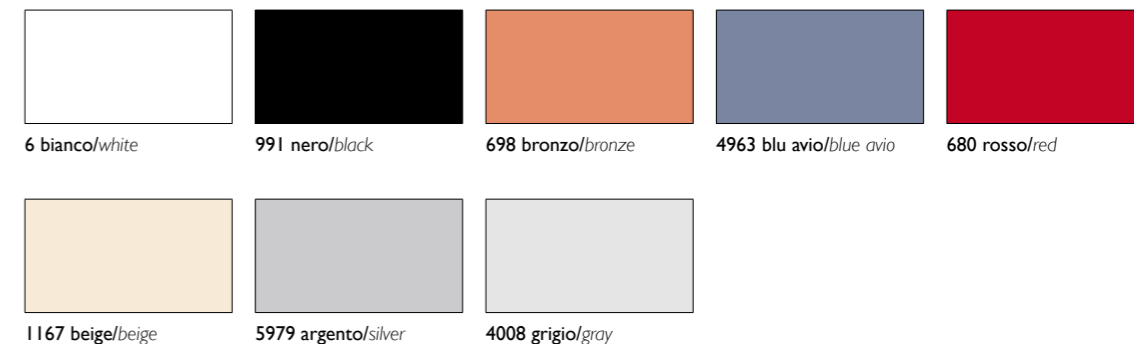

ECOPELLE PER ESTERNI IMITATION LEATHER FOR OUTDOOR