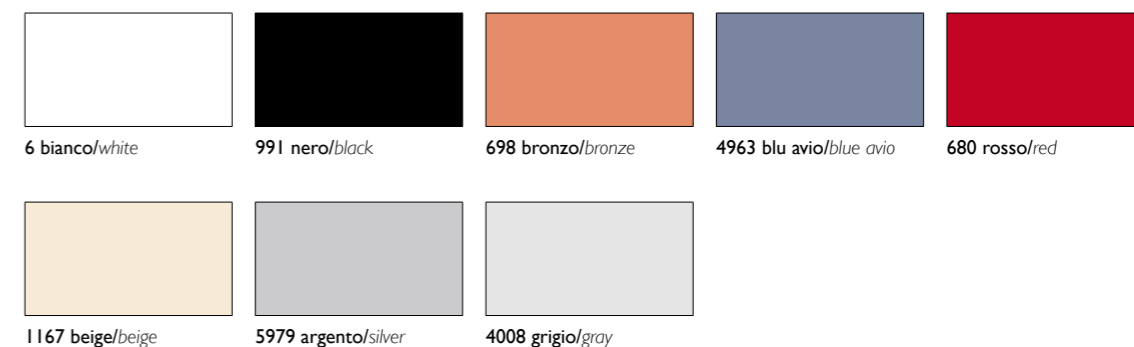

ECOPELLE PER ESTERNI IMITATION LEATHER FOR OUTDOOR