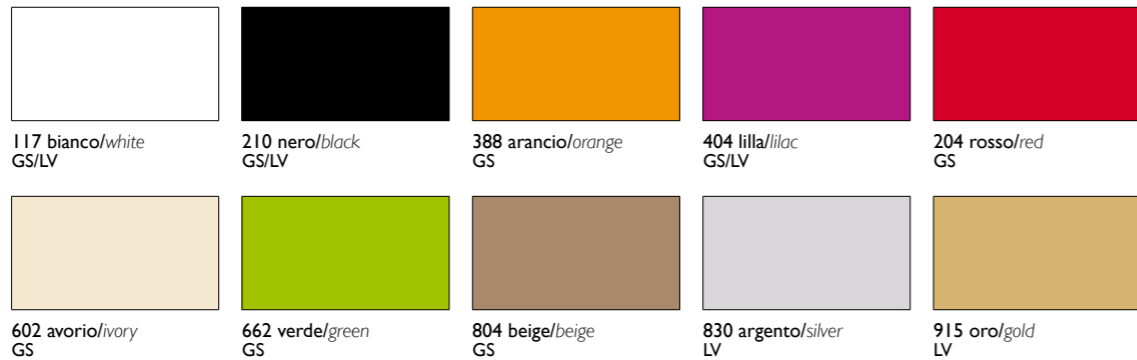

FINITURE E COLORI / FINISHINGS AND COLOURS

GOFRATO STAMPATO (GS) / VERNICIATO LUCIDO (LV)
EMBOSSED MOULDED (GS) / GLOSSY ENAMELLED FINISH (LV)

DYNO

P 38 x L 86 x H 299 cm